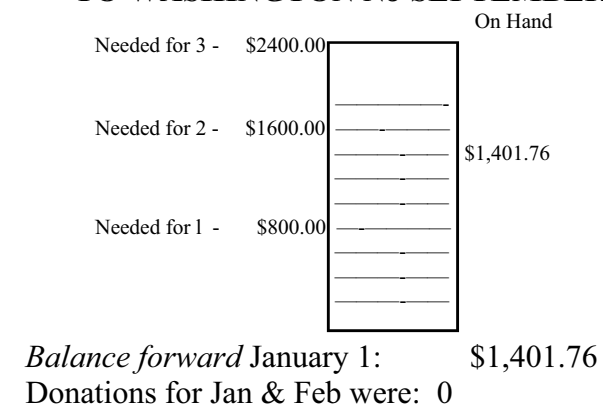

3 DELEGATES TRAVEL NEEDS TO WASHINGTON NJ SEPTEMBER 2005

**UPCOMING MARCH 19 EVENTS
Feast of St. Joseph**

Prescott Valley - Inspirational program at 11:00 am at St. Germaine Church followed with Lunch at noon at the Joshua Tree Restaurant. WAF Members and their families and friends are cordially invited including those attending St. Joseph, Mayer. Contact Nan Meeler 772-3932 or Ina Filas 775-4160 if you can attend.

Yarnell - St. Joseph Shrine - Lenten Day of Recollection - St. Catherine of Siena, Phoenix is inviting parishes to join them as they walk in the Passion of Jesus-celebrate the Stations of the Cross, enter into song and prayer, and come together for the Holy Mass with their Associate Pastor Fr. Michael Reinhardt. Contact 602 276-5581 if you plan to attend. Cost $15.00 per person including lunch.

**FATIMA CONFERNENCES
2nd Annual Our Lady of Fatima Conference
May 6, 7, 8 2005
Hilton Salt Lake City Center
For details check their website
www.fatimaconference.org**

**4th Annual World Apostolate of Fatima Conference
June 10, 11, 12 2005
Carson Civic Center, 801 E. Carson St., Carson CA
Main Speakers: Fr. John Corapi, SOLT
Fr. Santan Pinto, SOLT
Fr. Raymond Decipeda
Fr. Caporali
Contact Ina Filas 928 775-4160 or Linda Smock 602 628-3062 if wishing to join 6 of us attending. Or e-mail: bluearmyloangel@aol.com if you wish to attend with your own group.**

**Generous donors of Rosaries Jan & Feb
From Prescott: Rena Young 50
TOTAL - 50 rosaries made & donated
Brown scapulars sewn by Rena Young - 771**